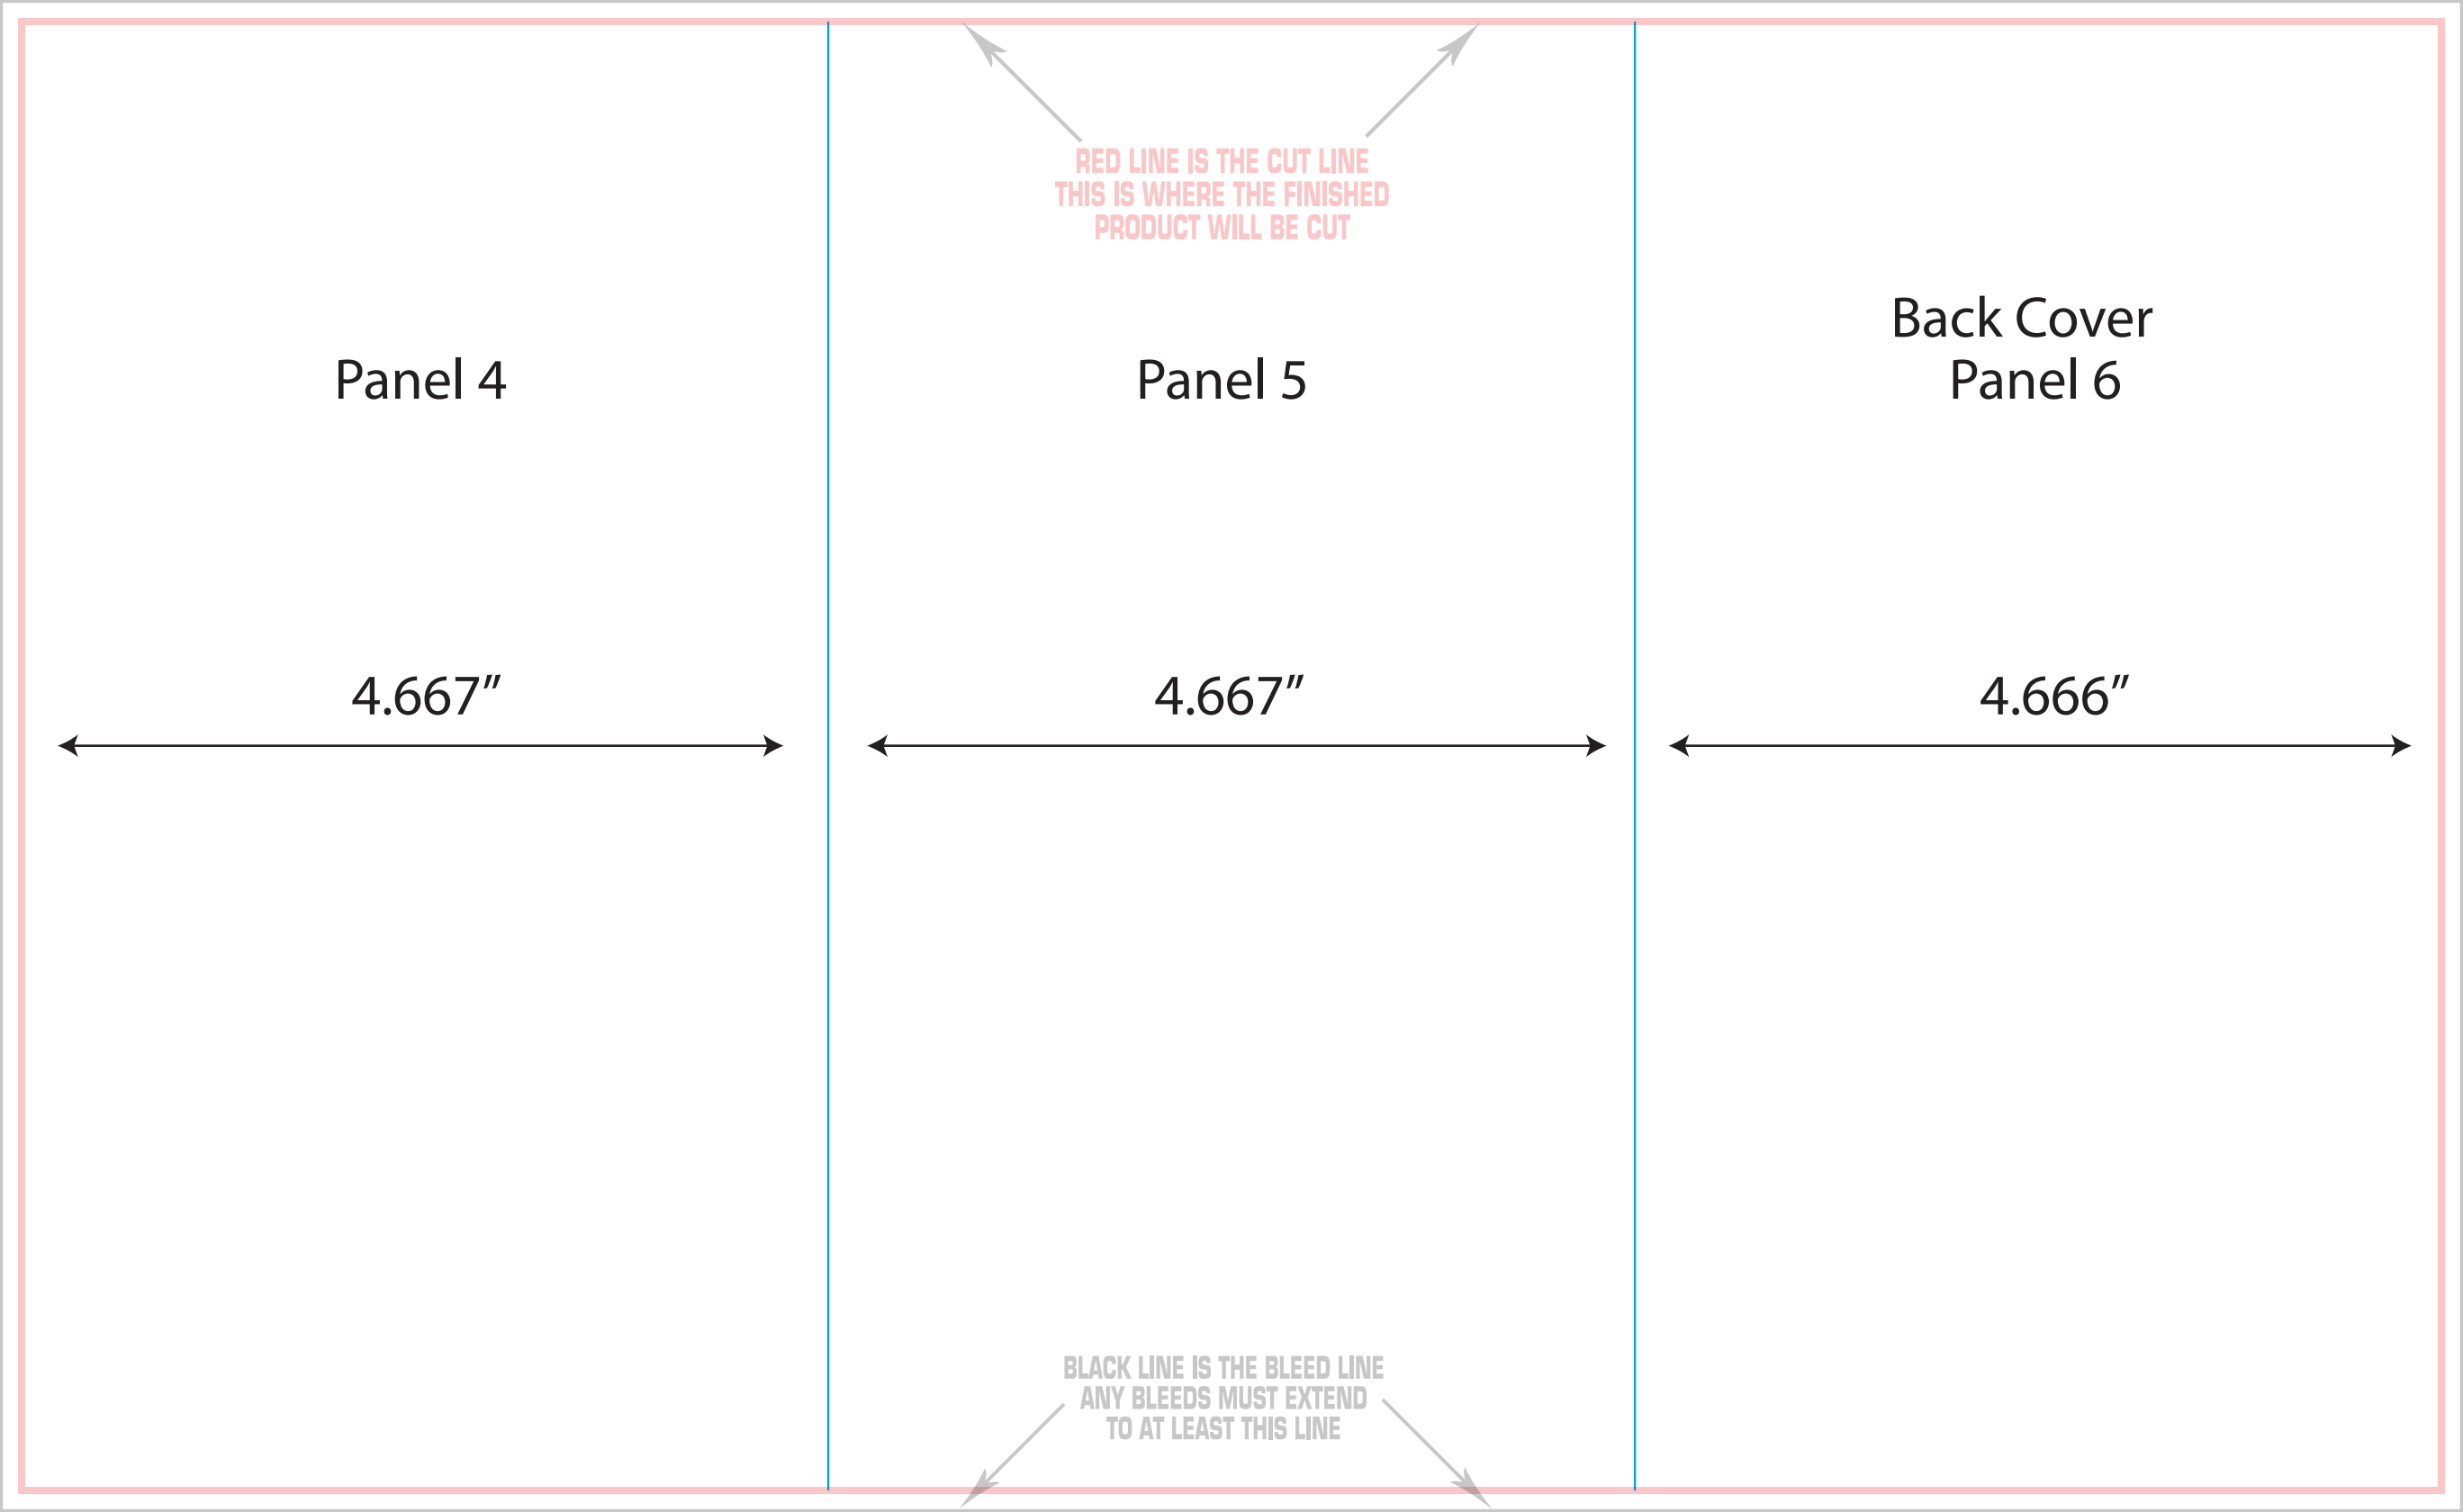

Panel 4

4.667"

Panel 5

4.667"

Back Cover
Panel 6

4.666"

RED LINE IS THE CUT LINE
THIS IS WHERE THE FINISHED
PRODUCT WILL BE CUT

BLACK LINE IS THE BLEED LINE
ANY BLEEDS MUST EXTEND
TO AT LEAST THIS LINE

Panel 1

4.666"

Panel 2

4.667"

Front Cover
Panel 3

4.667"

RED LINE IS THE CUT LINE
THIS IS WHERE THE FINISHED
PRODUCT WILL BE CUT

BLACK LINE IS THE BLEED LINE
ANY BLEEDS MUST EXTEND
TO AT LEAST THIS LINE