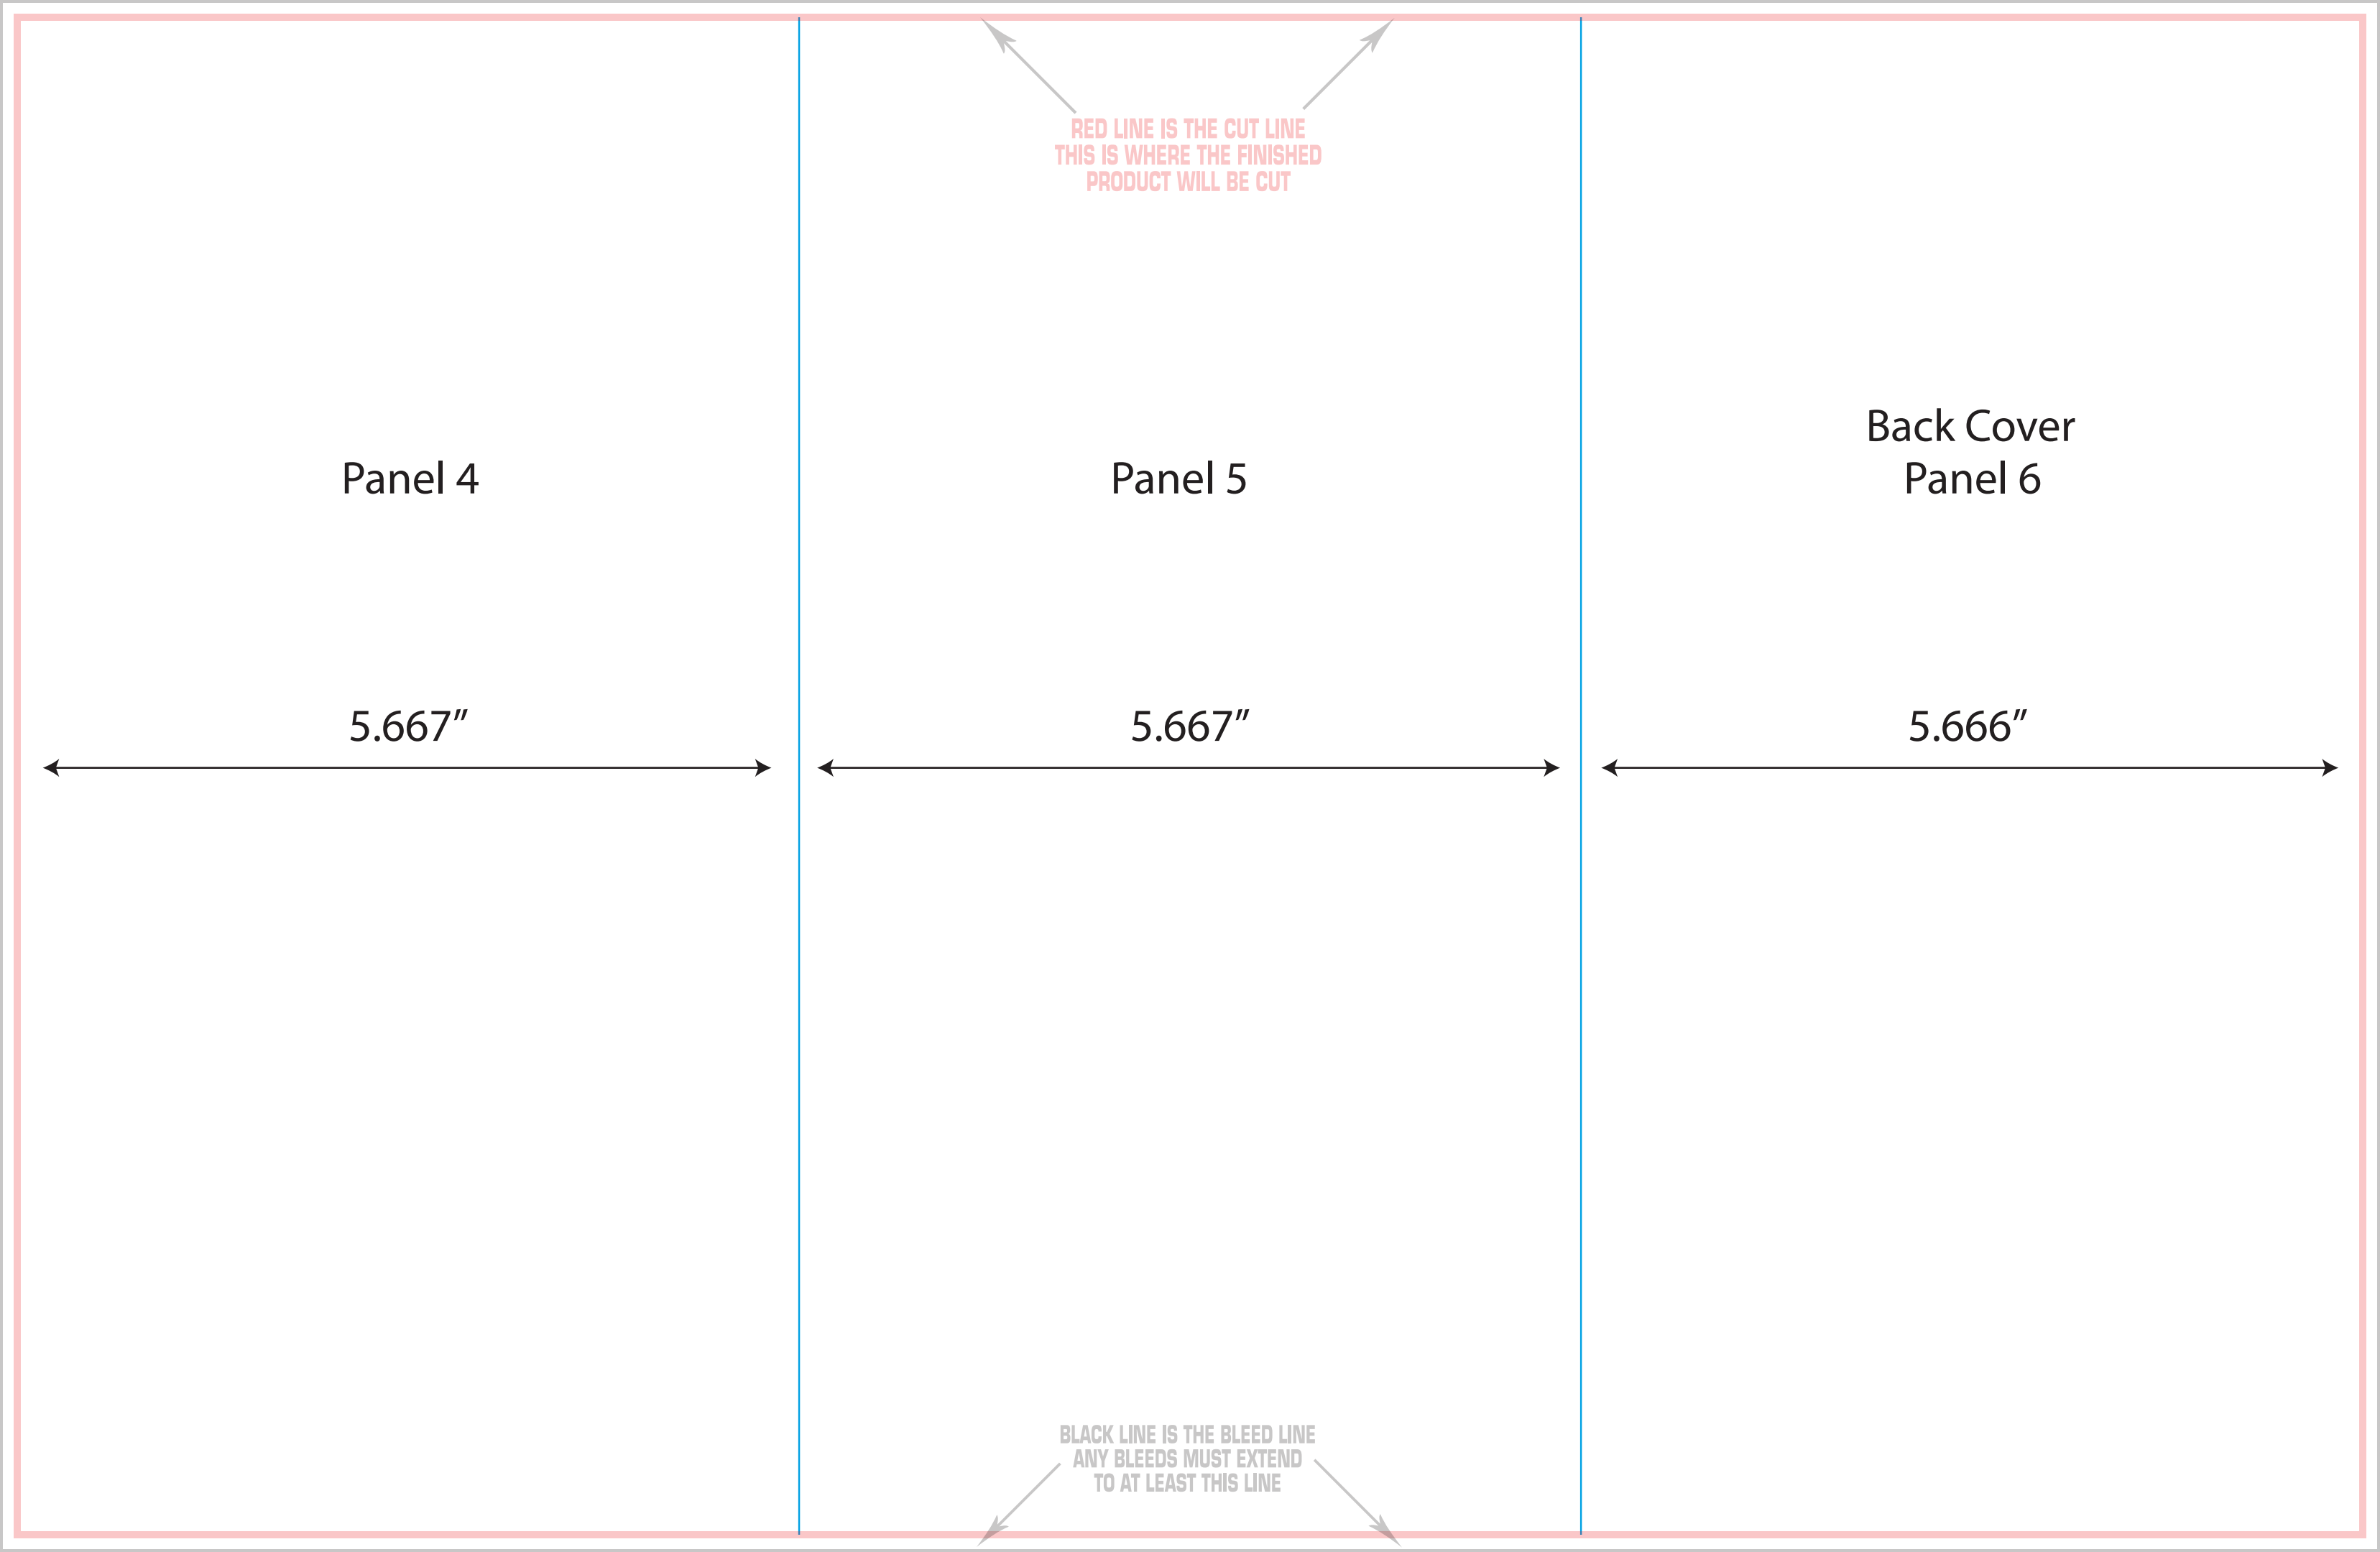

Panel 4

5.667"

Panel 5

5.667"

Back Cover
Panel 6

5.666"

RED LINE IS THE CUT LINE
THIS IS WHERE THE FINISHED
PRODUCT WILL BE CUT

BLACK LINE IS THE BLEED LINE
ANY BLEEDS MUST EXTEND
TO AT LEAST THIS LINE

Panel 1

Panel 2

Front Cover
Panel 3

5.666"

5.667"

5.667"

RED LINE IS THE CUT LINE
THIS IS WHERE THE FINISHED
PRODUCT WILL BE CUT

BLACK LINE IS THE BLEED LINE
ANY BLEEDS MUST EXTEND
TO AT LEAST THIS LINE