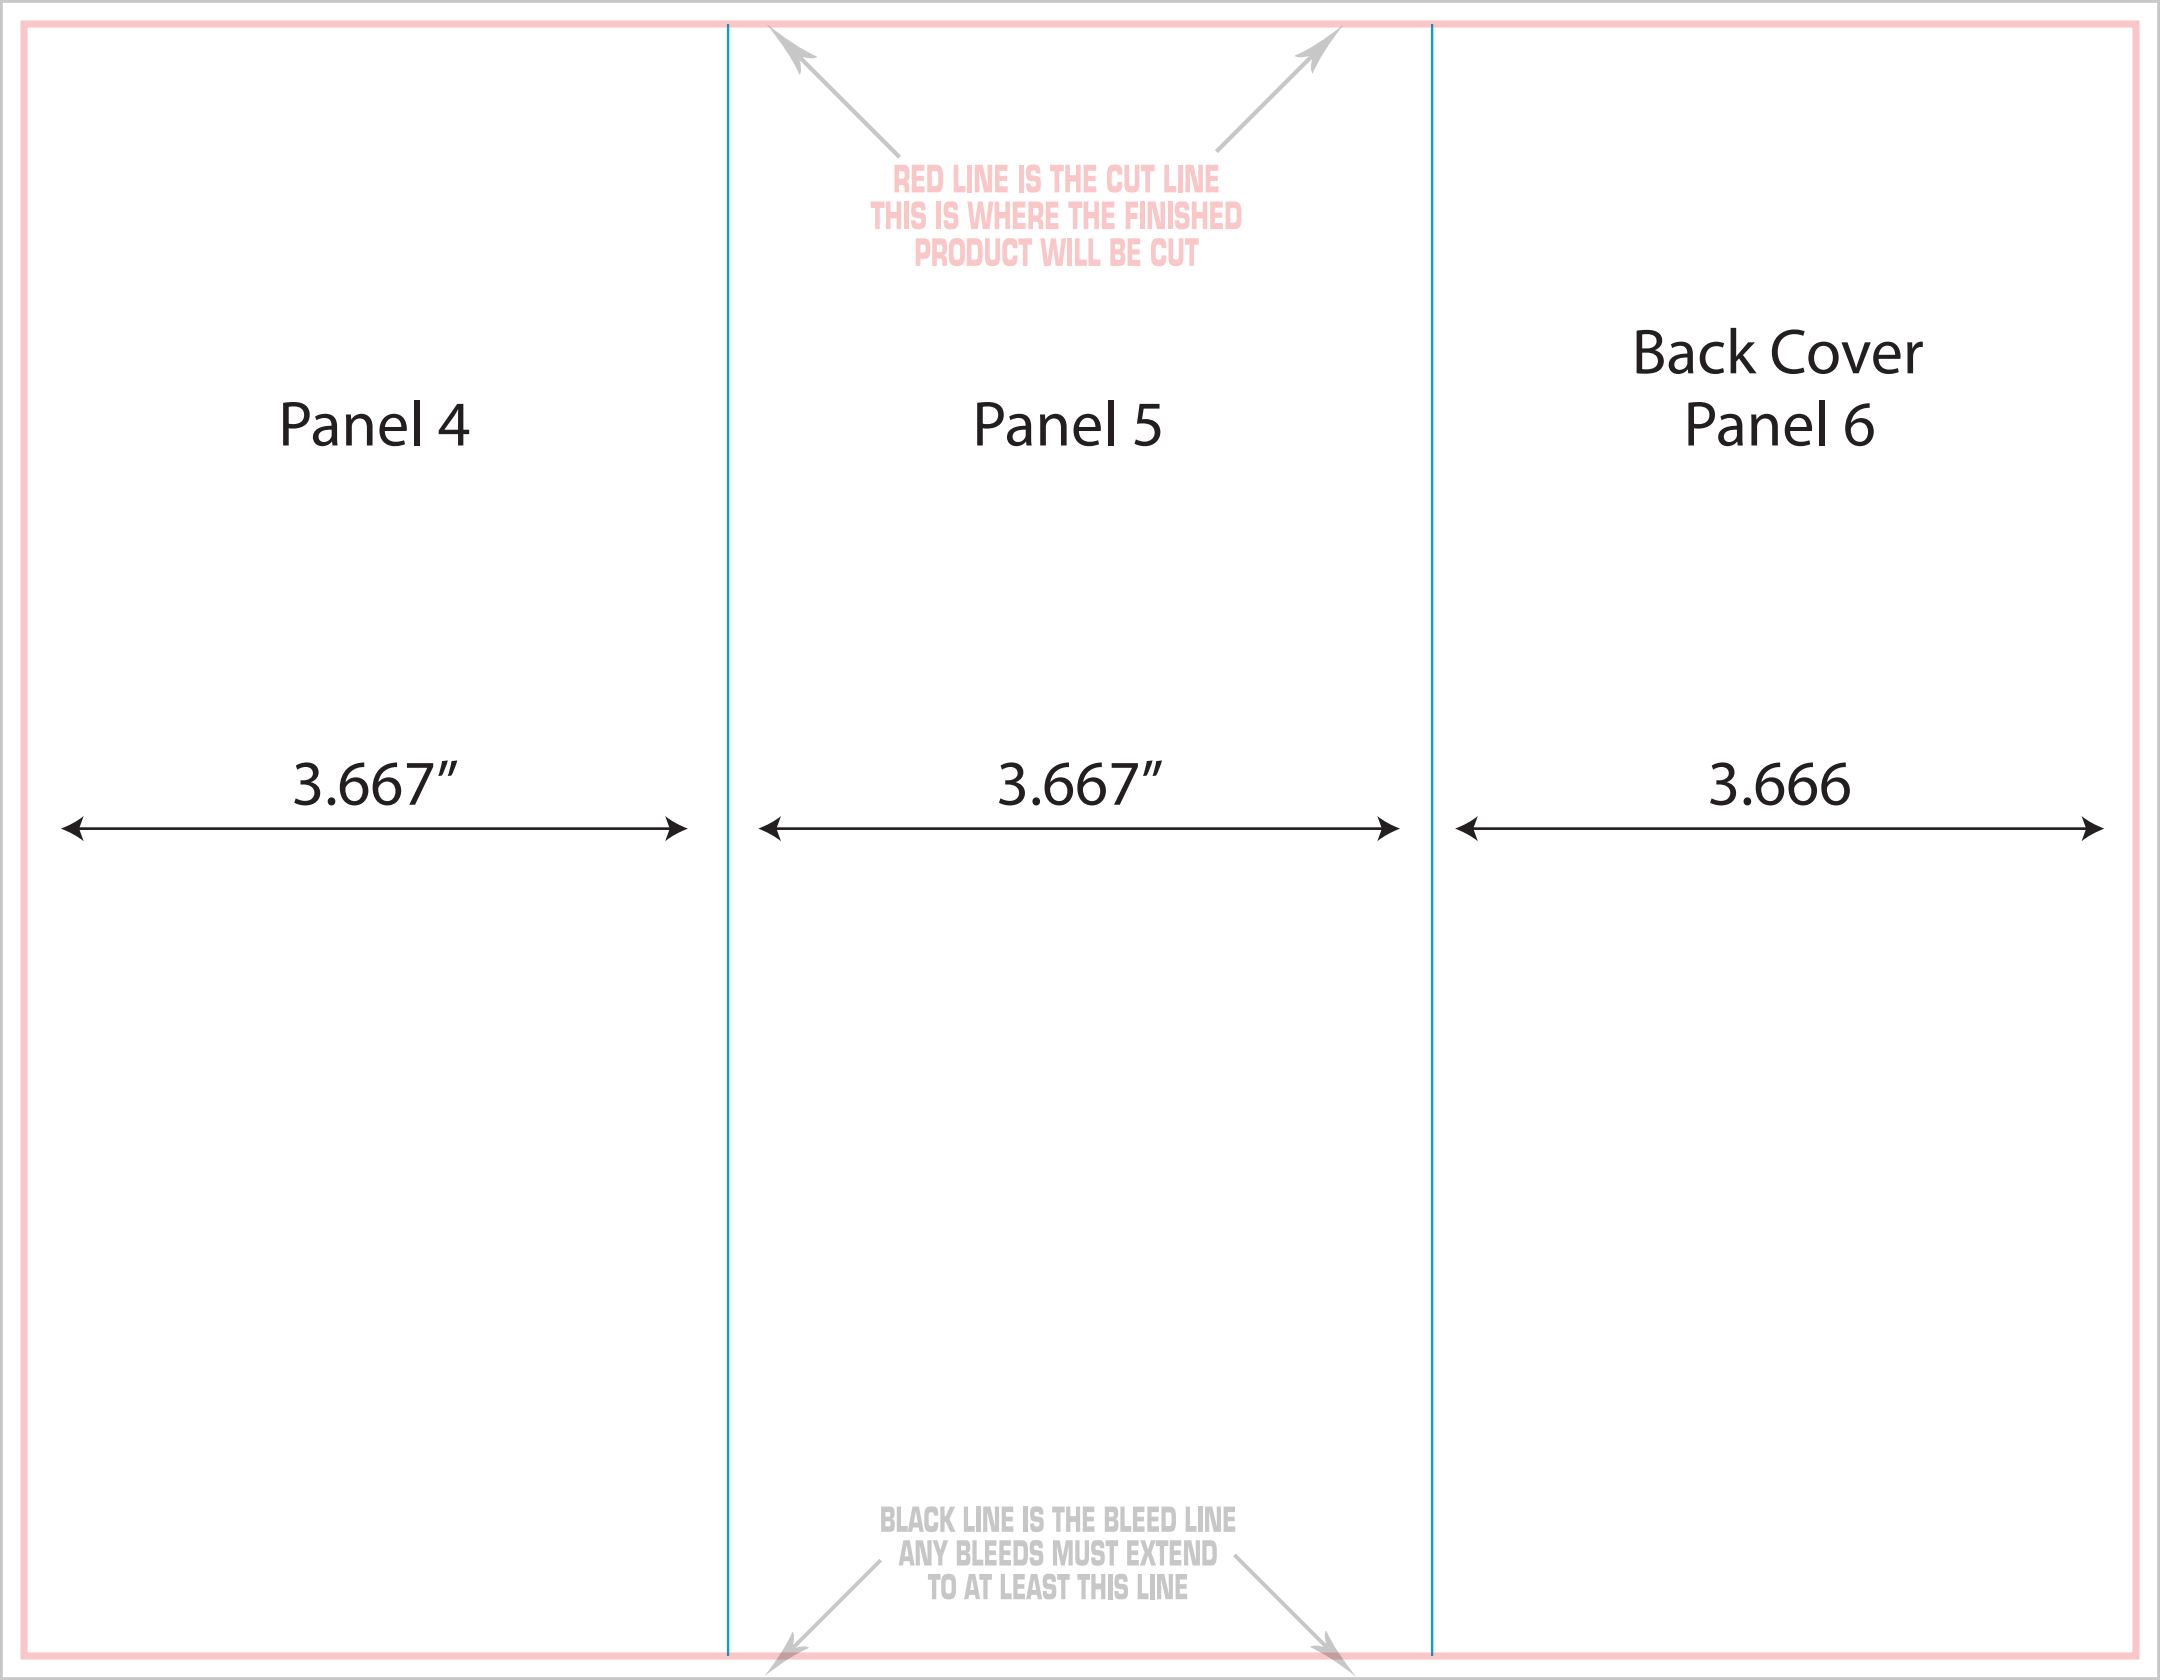

Panel 4

3.667"

Panel 5

3.667"

Back Cover
Panel 6

3.666

RED LINE IS THE CUT LINE
THIS IS WHERE THE FINISHED
PRODUCT WILL BE CUT

BLACK LINE IS THE BLEED LINE
ANY BLEEDS MUST EXTEND
TO AT LEAST THIS LINE

Panel 1

Panel 2

Front Cover
Panel 3

3.666

3.667"

3.667"

RED LINE IS THE CUT LINE
THIS IS WHERE THE FINISHED
PRODUCT WILL BE CUT

BLACK LINE IS THE BLEED LINE
ANY BLEEDS MUST EXTEND
TO AT LEAST THIS LINE