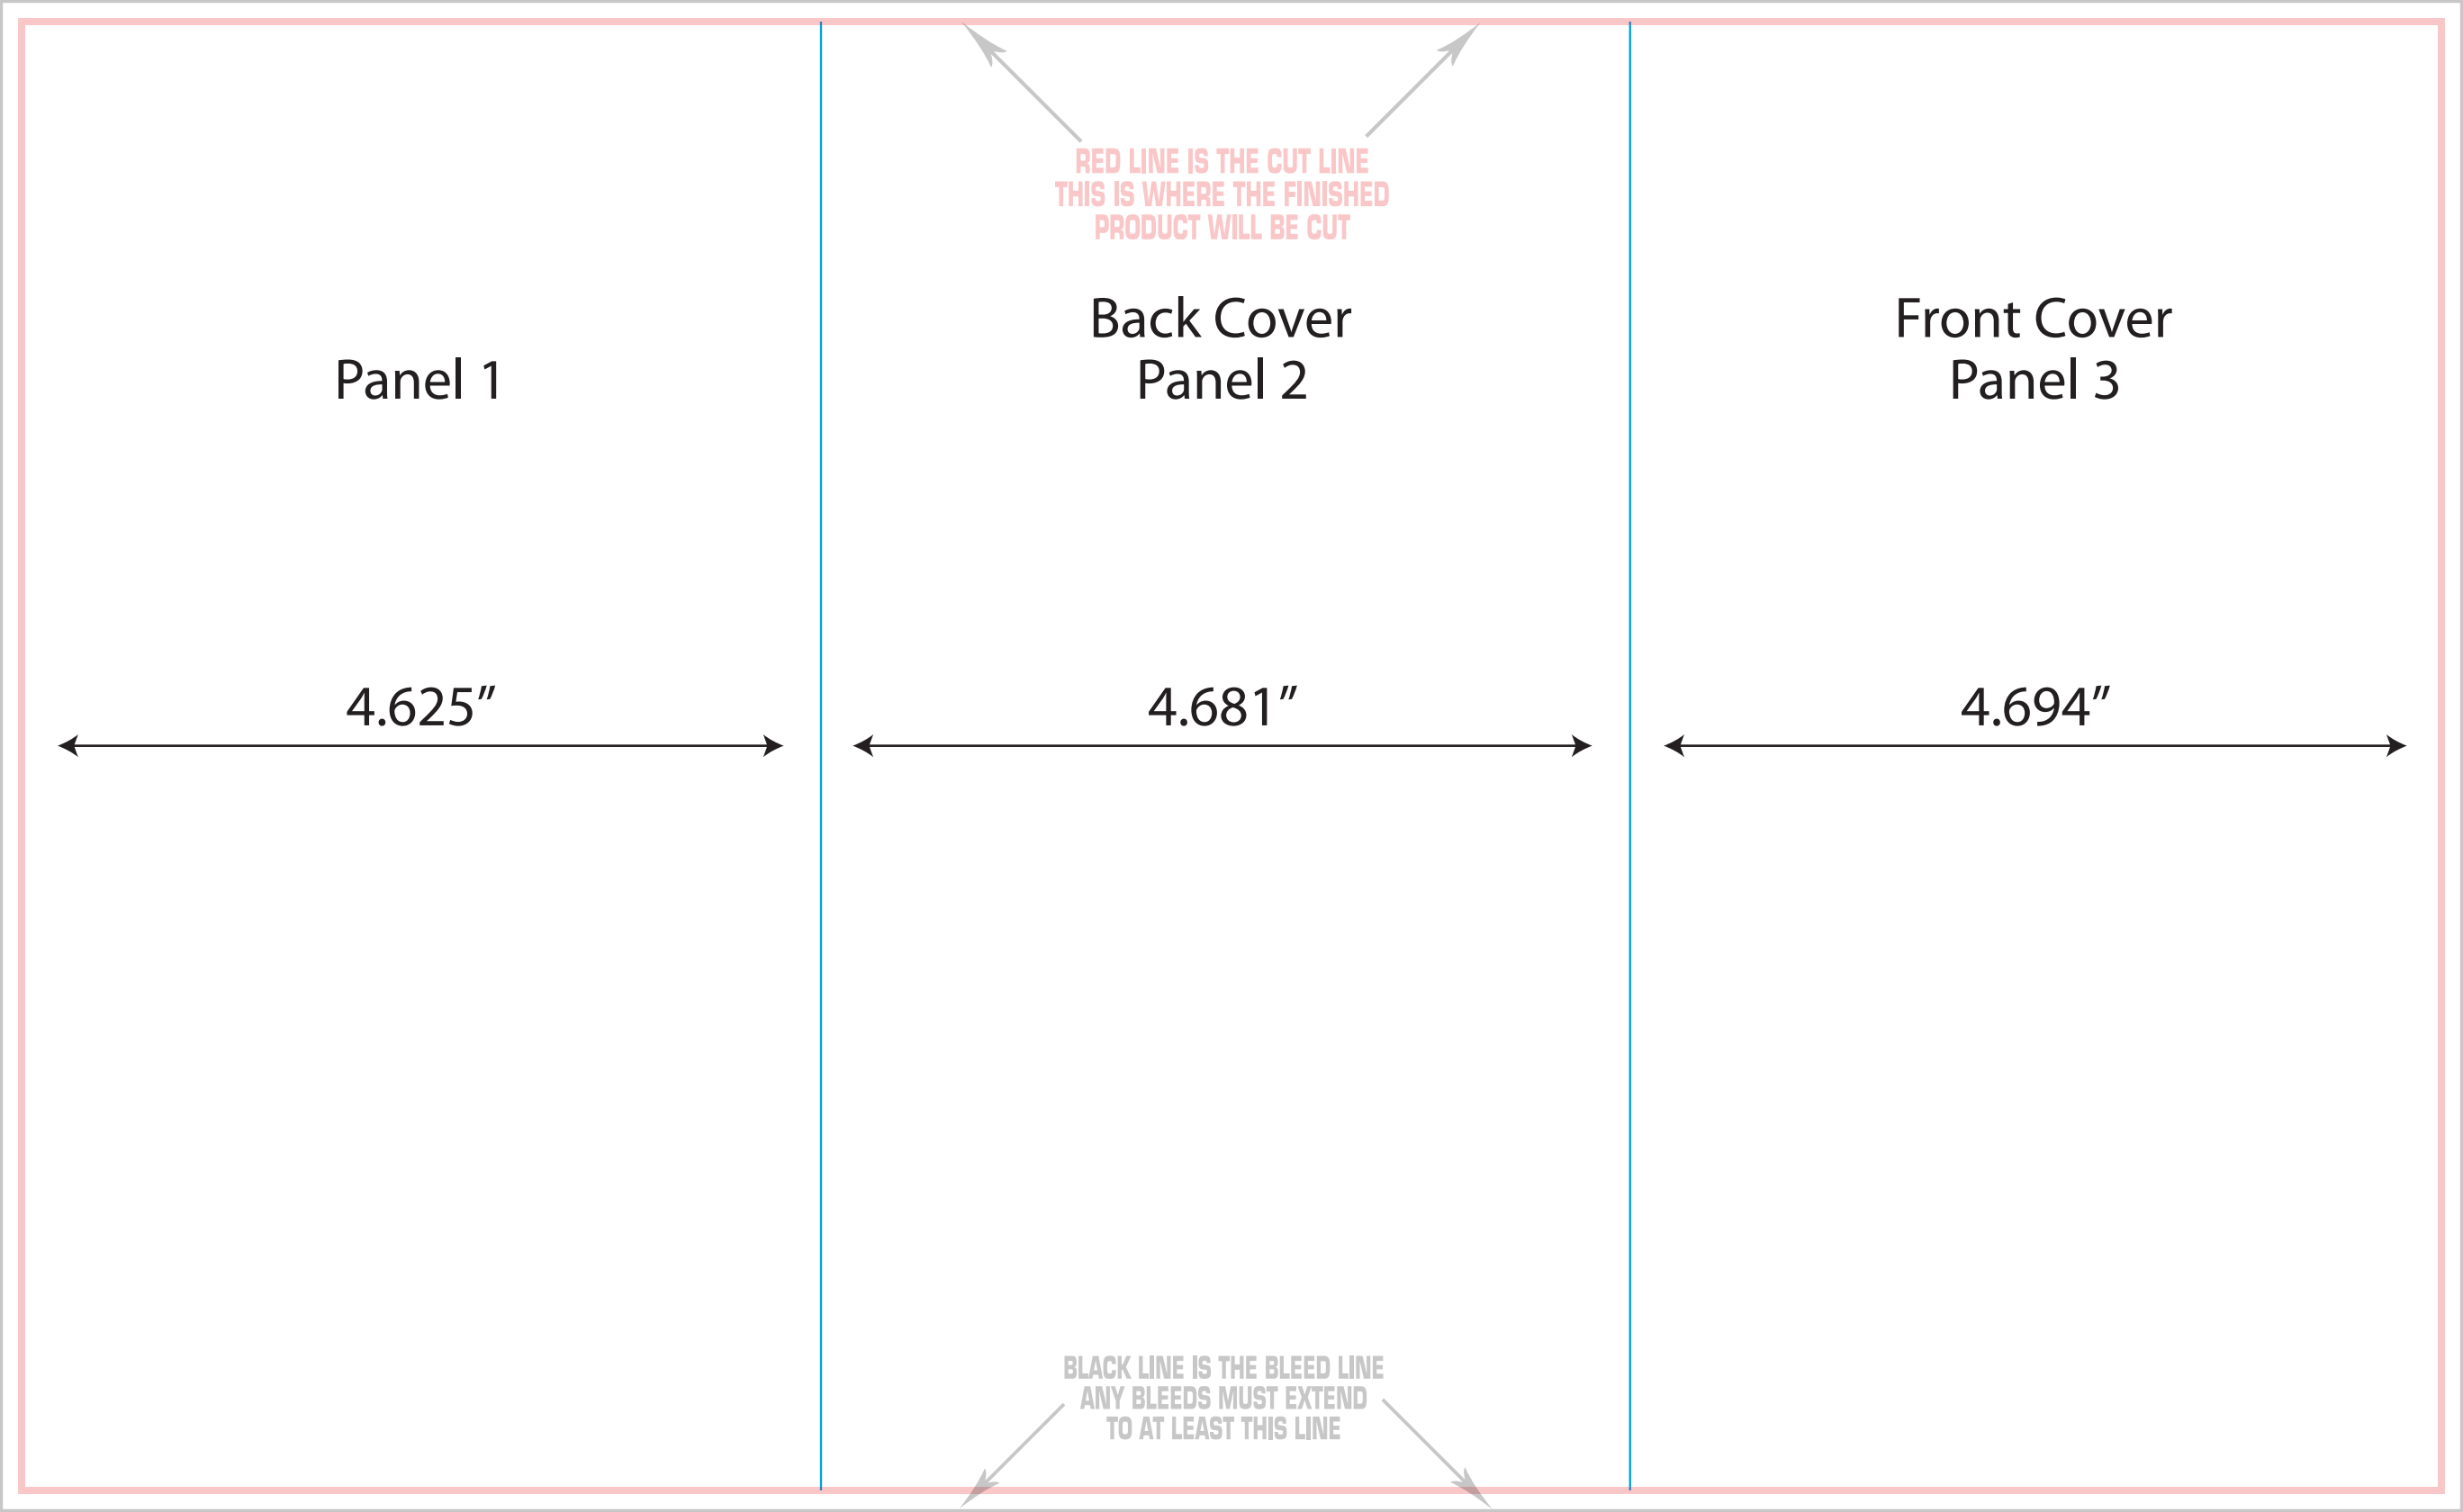

Panel 1

4.625"

Back Cover
Panel 2

4.681"

Front Cover
Panel 3

4.694"

RED LINE IS THE CUT LINE
THIS IS WHERE THE FINISHED
PRODUCT WILL BE CUT

BLACK LINE IS THE BLEED LINE
ANY BLEEDS MUST EXTEND
TO AT LEAST THIS LINE

Panel 4

Panel 5

Panel 6

4.694"

4.681"

4.625"

RED LINE IS THE CUT LINE
THIS IS WHERE THE FINISHED
PRODUCT WILL BE CUT

BLACK LINE IS THE BLEED LINE
ANY BLEEDS MUST EXTEND
TO AT LEAST THIS LINE