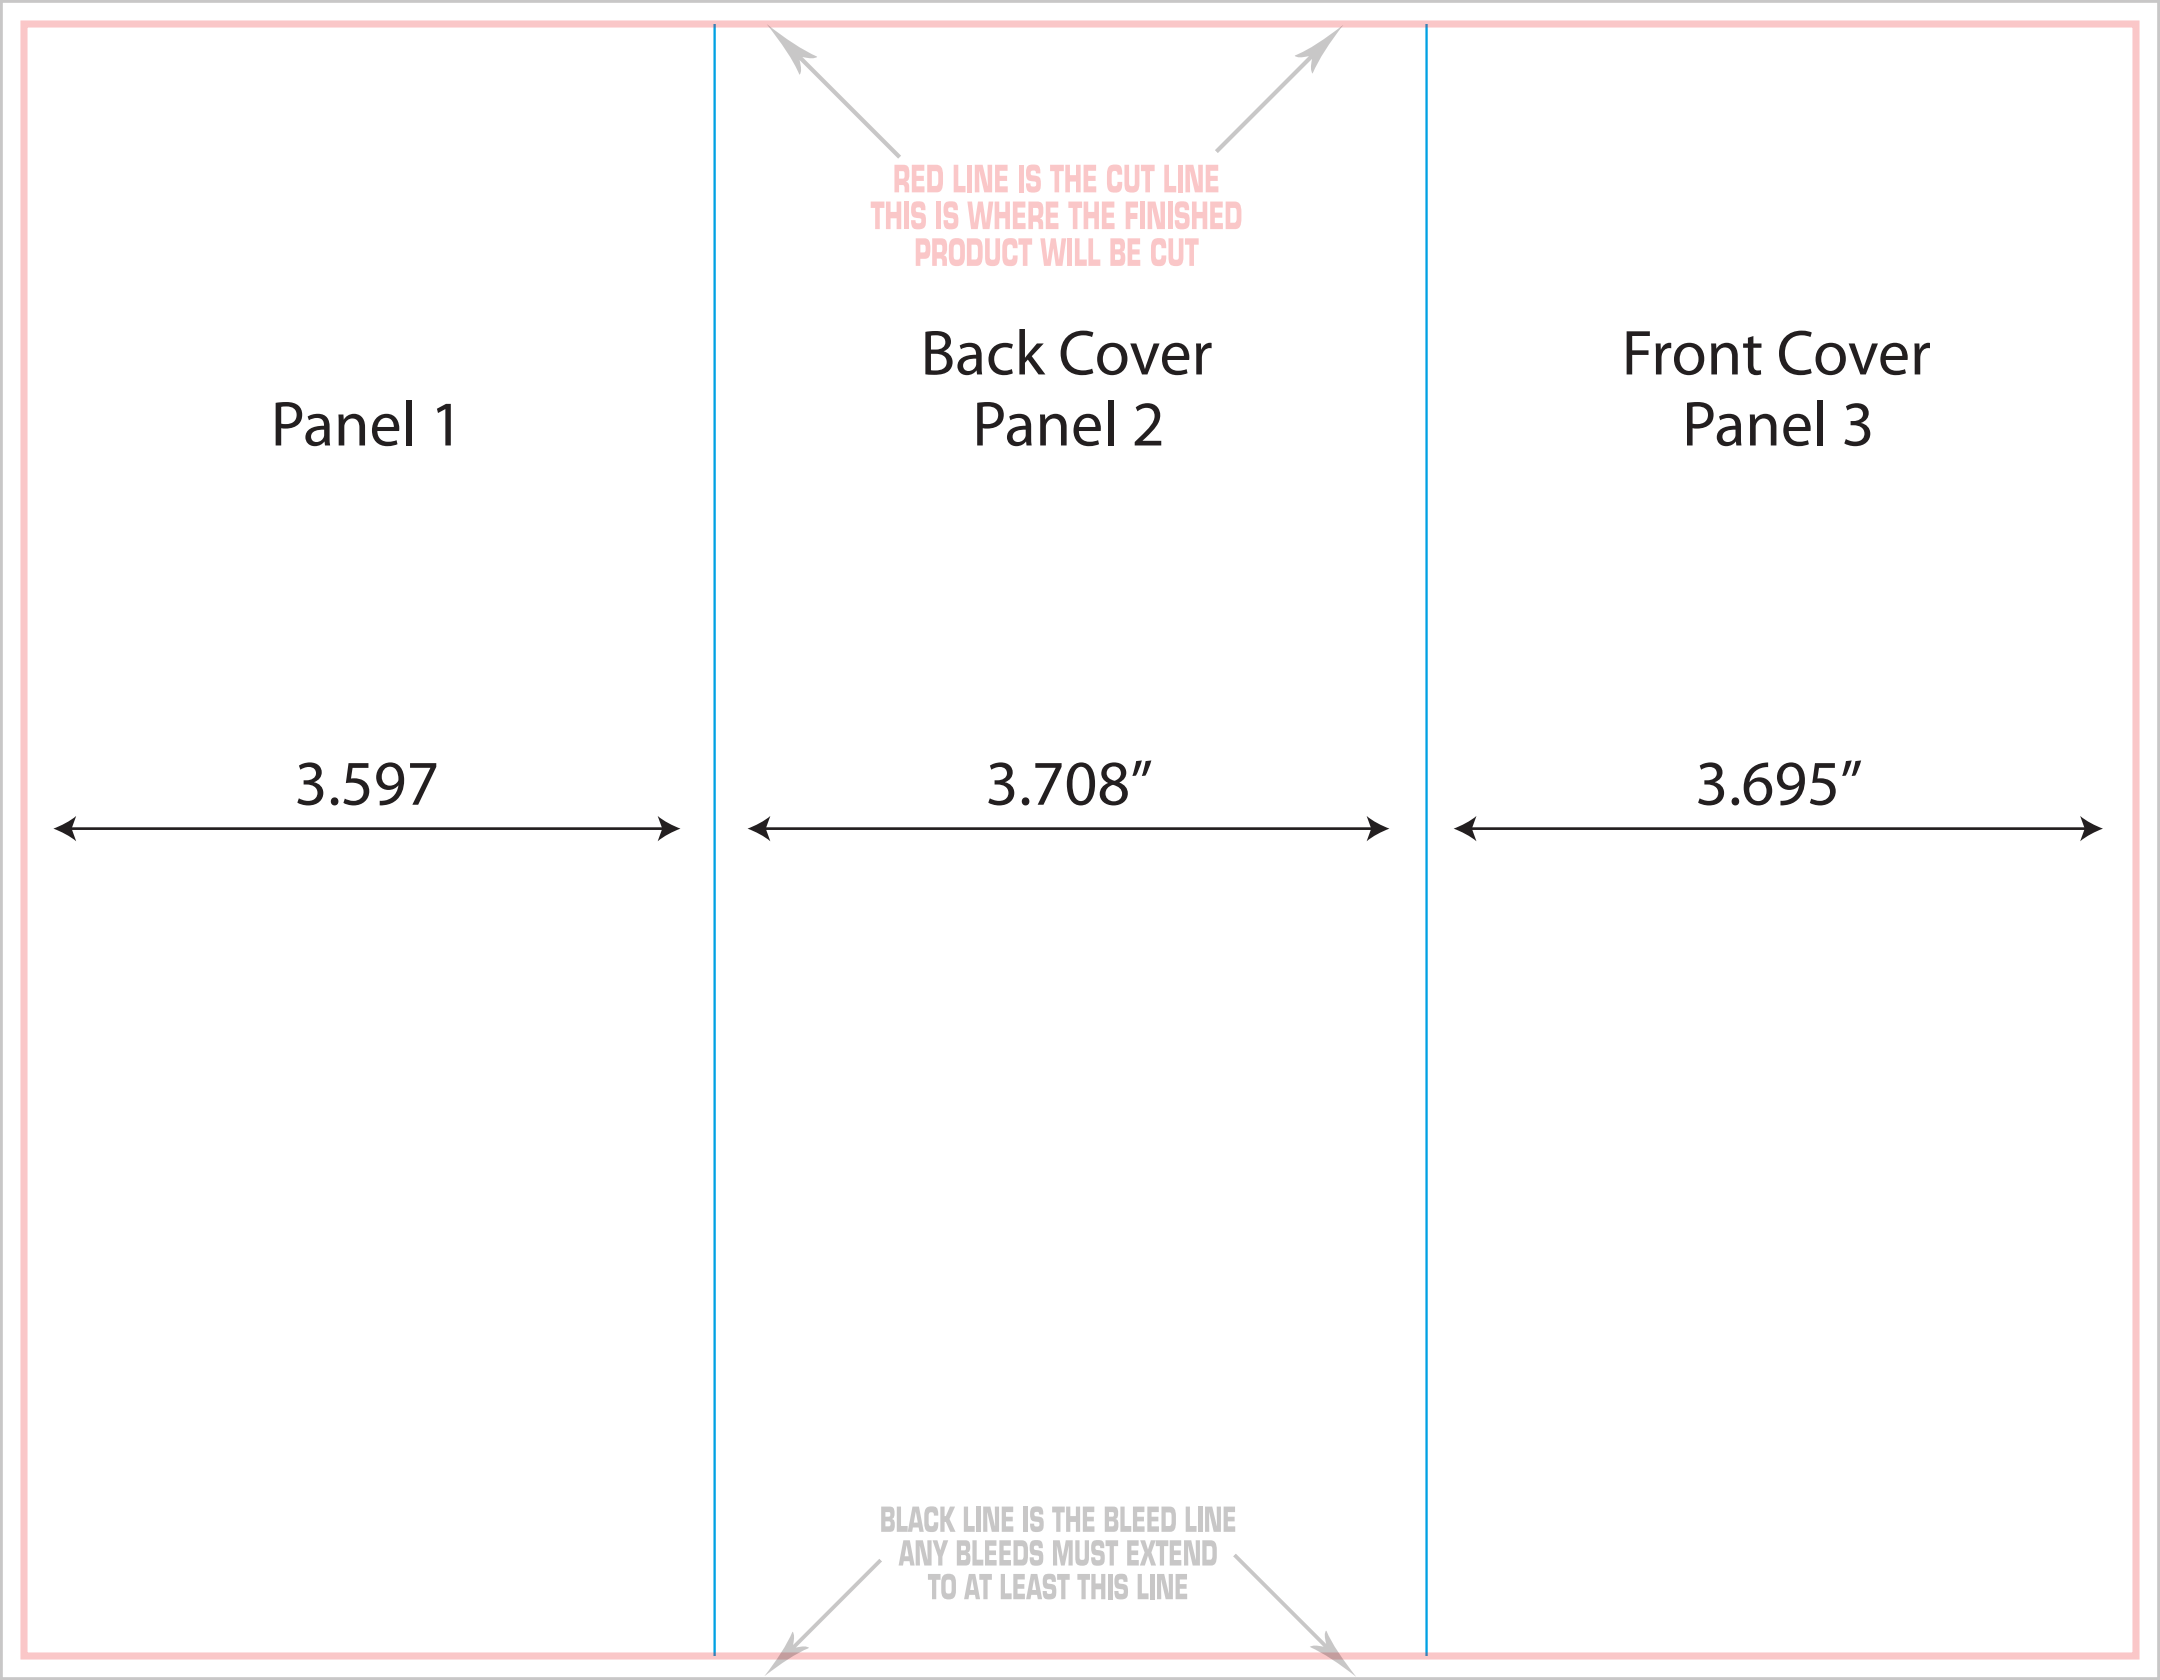

Panel 1

Back Cover
Panel 2

Front Cover
Panel 3

3.597

3.708"

3.695"

RED LINE IS THE CUT LINE
THIS IS WHERE THE FINISHED
PRODUCT WILL BE CUT

BLACK LINE IS THE BLEED LINE
ANY BLEEDS MUST EXTEND
TO AT LEAST THIS LINE

Panel 4

3.695"

Panel 5

3.708"

Panel 6

3.597

RED LINE IS THE CUT LINE
THIS IS WHERE THE FINISHED
PRODUCT WILL BE CUT

BLACK LINE IS THE BLEED LINE
ANY BLEEDS MUST EXTEND
TO AT LEAST THIS LINE