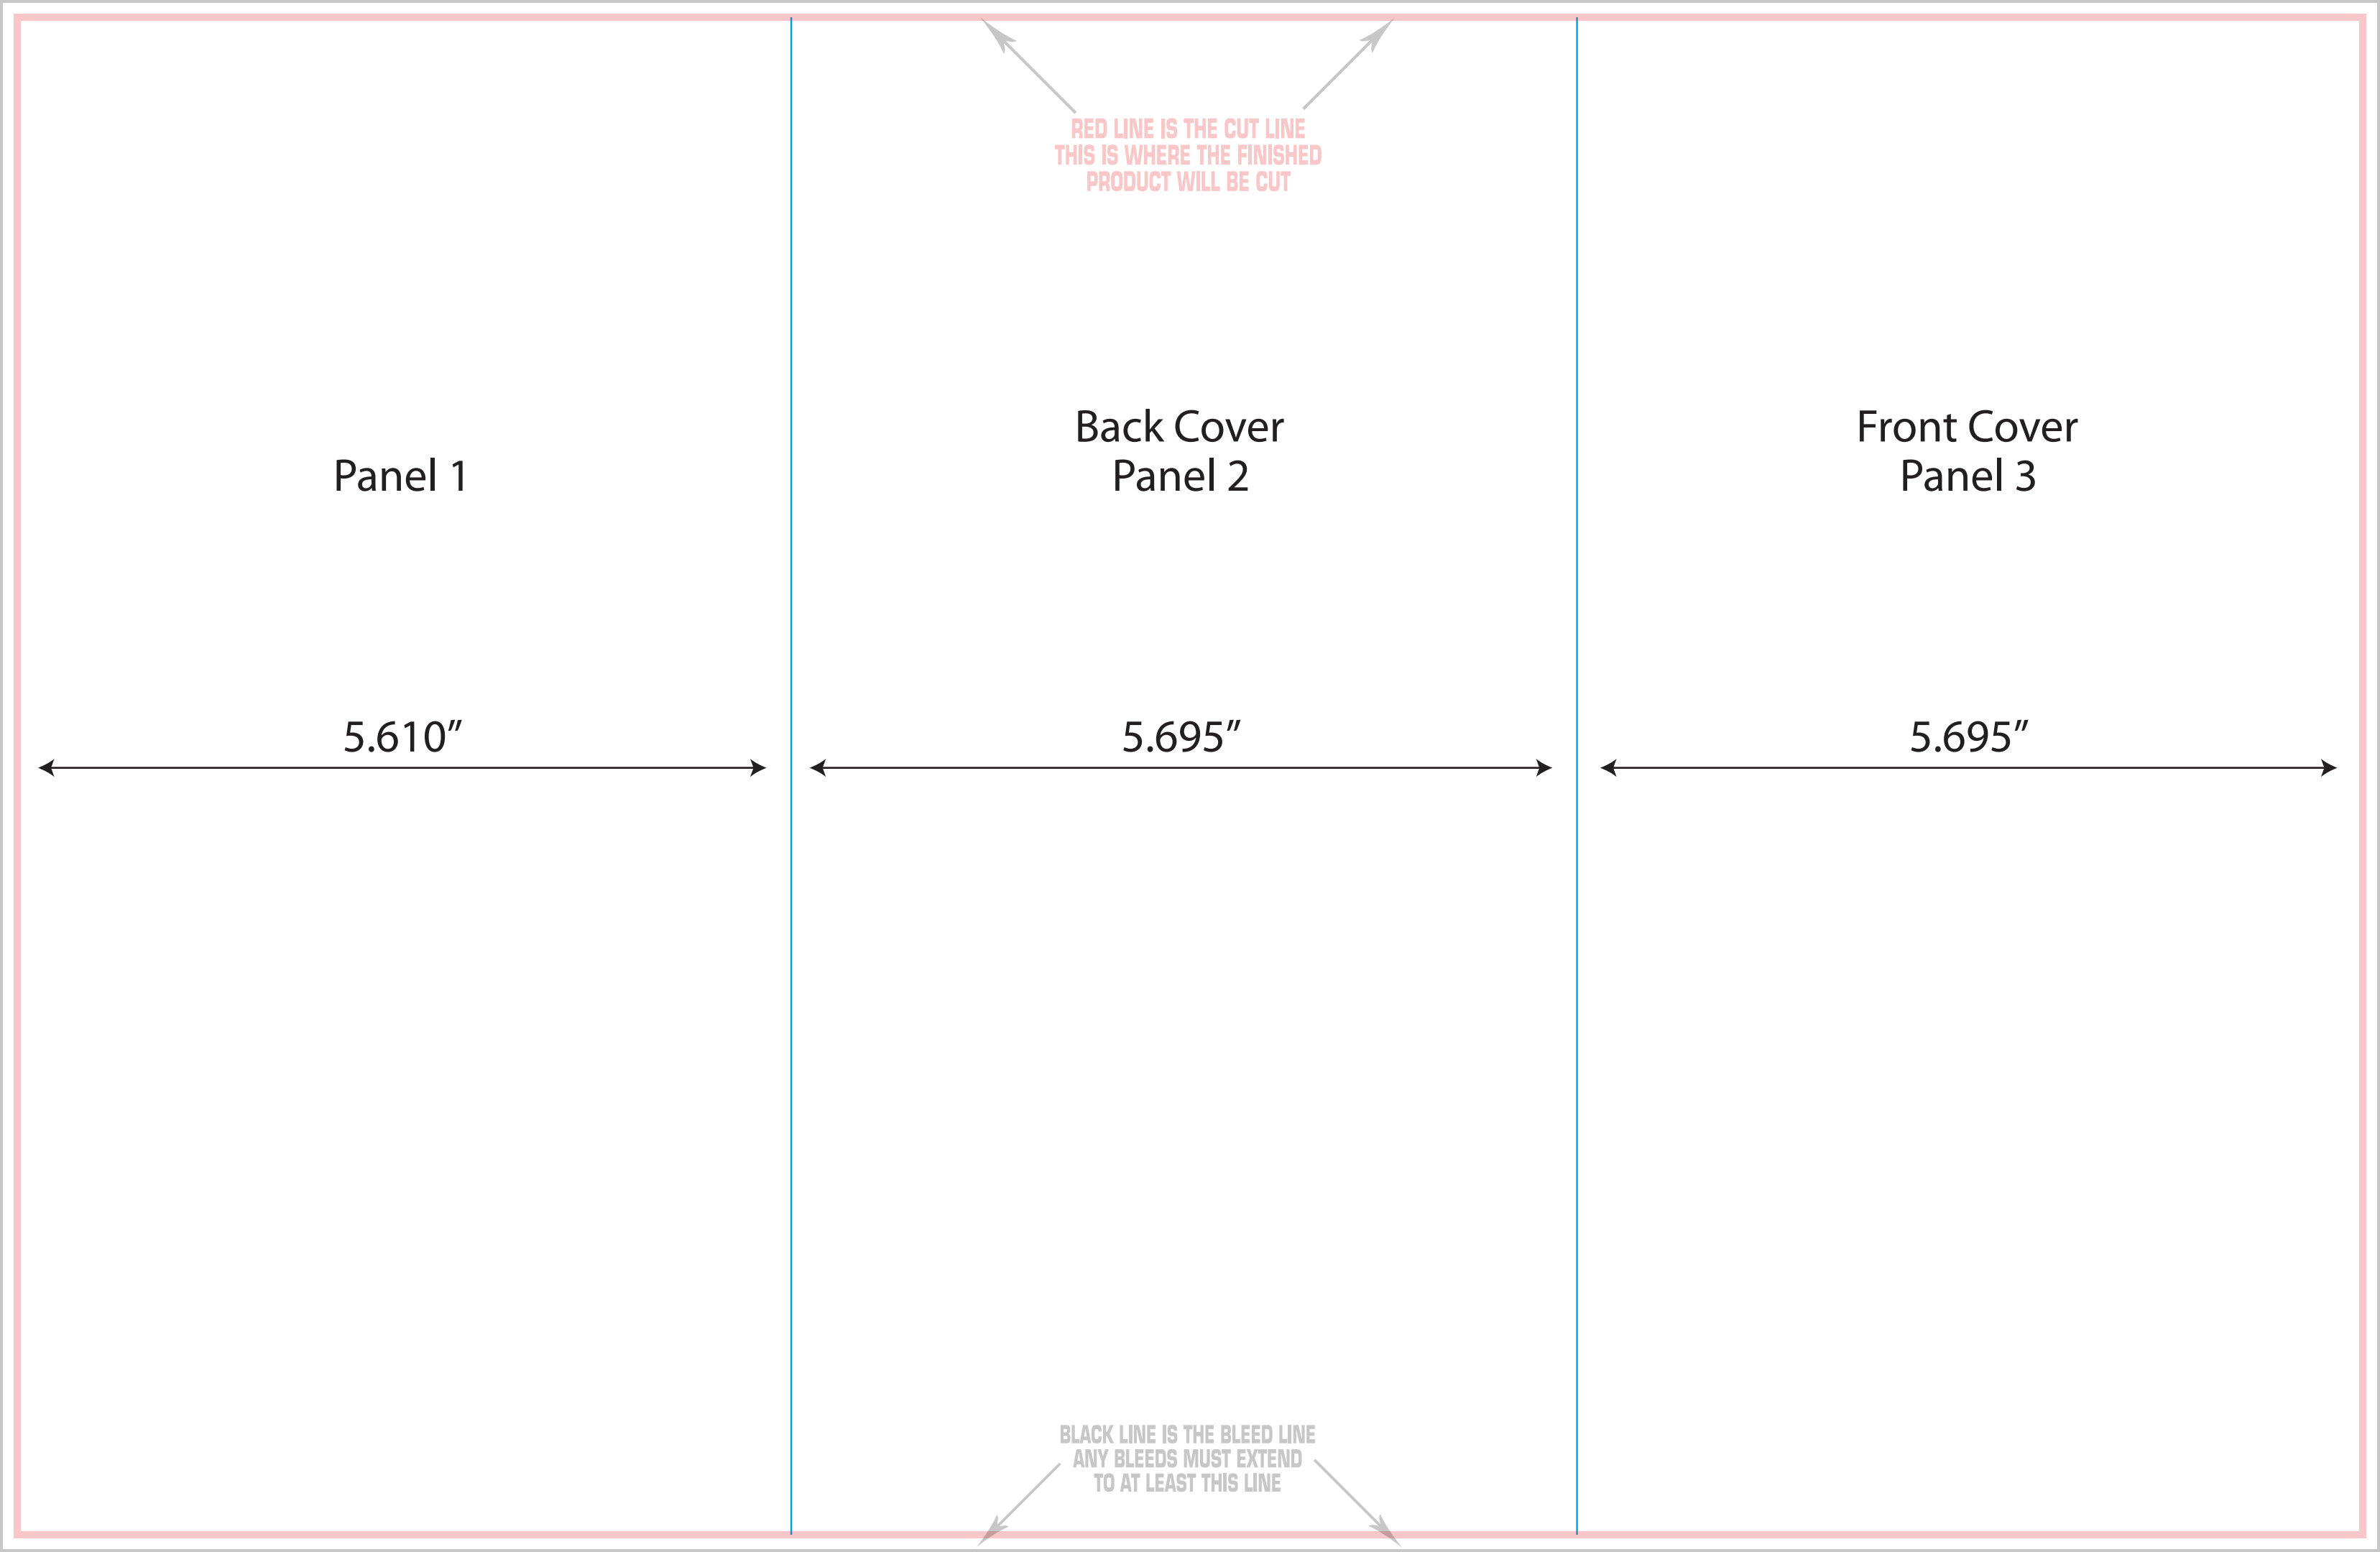

Panel 1

Back Cover
Panel 2

Front Cover
Panel 3

5.610"

5.695"

5.695"

BLACK LINE IS THE BLEED LINE
ANY BLEEDS MUST EXTEND
TO AT LEAST THIS LINE

RED LINE IS THE CUT LINE
THIS IS WHERE THE FINISHED
PRODUCT WILL BE CUT

Panel 4

5.695"

Panel 5

5.695"

Panel 6

5.610"

RED LINE IS THE CUT LINE
THIS IS WHERE THE FINISHED
PRODUCT WILL BE CUT

BLACK LINE IS THE BLEED LINE
ANY BLEEDS MUST EXTEND
TO AT LEAST THIS LINE