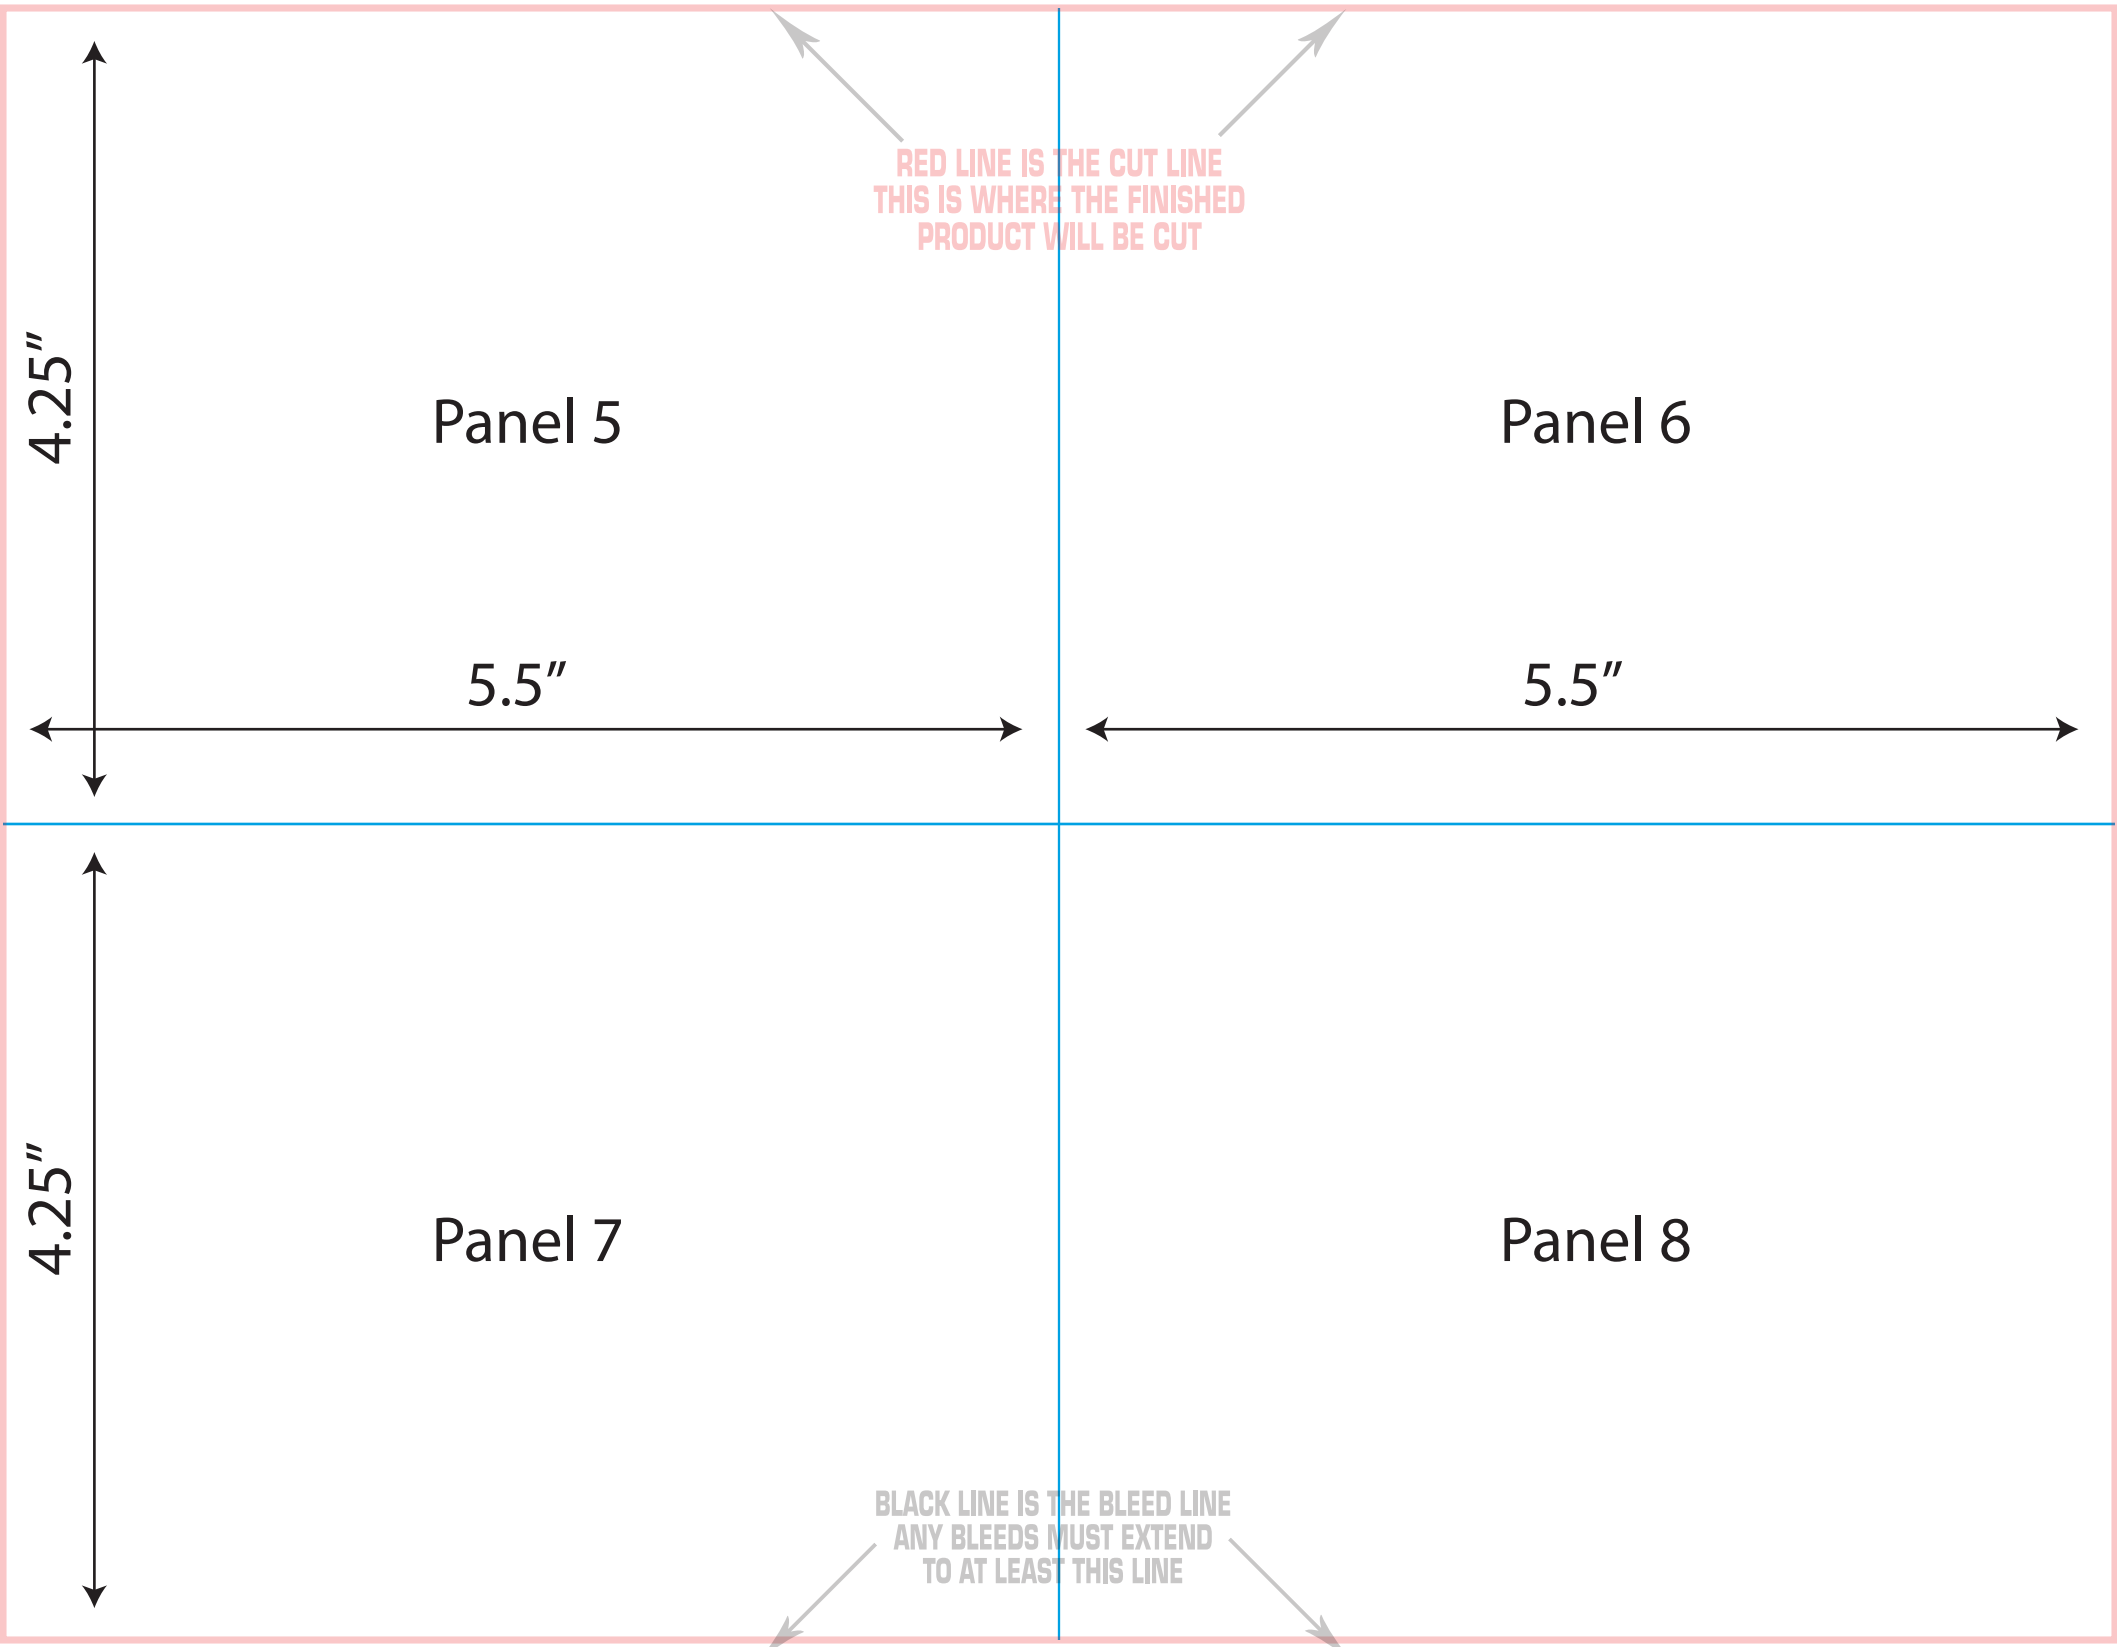

4.25"

Front Cover
Panel 1

5.5"

RED LINE IS THE CUT LINE
THIS IS WHERE THE FINISHED
PRODUCT WILL BE CUT

Panel 2

5.5"

4.25"

Back Cover
Panel 3

Panel 4

BLACK LINE IS THE BLEED LINE
ANY BLEEDS MUST EXTEND
TO AT LEAST THIS LINE

RED LINE IS THE CUT LINE
THIS IS WHERE THE FINISHED
PRODUCT WILL BE CUT

Panel 5

Panel 6

Panel 7

Panel 8

4.25"

5.5"

5.5"

4.25"

BLACK LINE IS THE BLEED LINE
ANY BLEEDS MUST EXTEND
TO AT LEAST THIS LINE